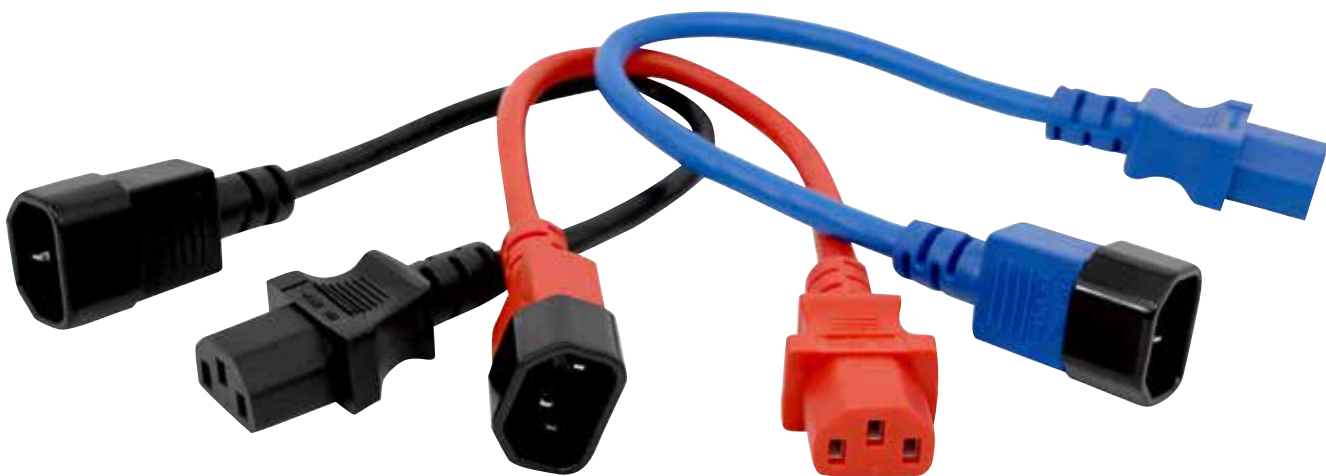

AC POWER EXTENSIONS

SHAXON INDUSTRIES, INC.

C14 Plug to C13 Connector power cords are commonly used between a PDU and computer in a data cabinet or wiring closet. Multiple available colors help distinguish cords in a high density installation. Available colors in stock are red, blue and black, contact us for other color or connector requirements.

Ordering Information:

Shaxon P/N	Length	Color
PEUL-18-250V-01BK	1ft	Black
PEUL-18-250V-01BU	1ft	Blue
PEUL-18-250V-01RD	1ft	Red
PEUL-18-250V-02BK	2ft	Black
PEUL-18-250V-02BU	2ft	Blue
PEUL-18-250V-02RD	2ft	Red
PEUL-18-250V-03BK	3ft	Black
PEUL-18-250V-03BU	3ft	Blue
PEUL-18-250V-03RD	3ft	Red
PEUL-18-250V-06BK	6ft	Black
PEUL-18-250V-06BU	6ft	Blue
PEUL-18-250V-06RD	6ft	Red
PEUL-18-250V-10BK	10ft	Black
PEUL-18-250V-10BU	10ft	Blue
PEUL-18-250V-10RD	10ft	Red

Description:

**AC Power Extension Cords, C13-C14,
18AWG, 10 AMP, 250 VOLT, SJT Jacket,
UL Approved**